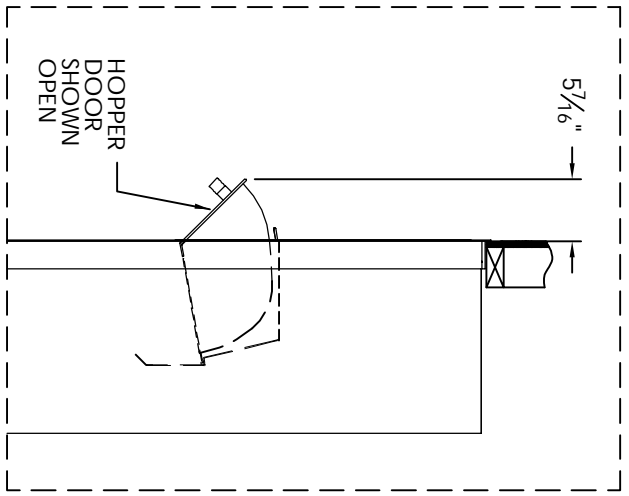

# Versatile™ 4C Collection Box, 4C15S-HOP

MAX BUNDLE SIZE			
HEIGHT	WIDTH	LENGTH	
4 1/4"	11 3/8"	6 1/4"	
3 1/2"	11 3/8"	11 1/2"	
3"	11 3/8"	14 3/4"	
2 1/2"	11 3/8"	14 3/4"	

- NOTES:
1. 4C Collection boxes are USPS Approved.
  2. Module may be recessed, surface, or pedestal mounted and coordinates with Florence versatile™ 4C mailbox modules, see installation manual for details.
  3. Collection Box compartment size is 20 5/8" H x 12" W x 15"D.
  4. Fixed top panel is for security purposes and is not usable.

PRODUCT SERIES: VERSATILE™ 4C COLLECTION BOX

MODEL 4C15S-HOP		REV D
SCALE NONE	LAST REV DATE	
DRAWING NUMBER 4C15S-HOPCS	DRAWN BY	