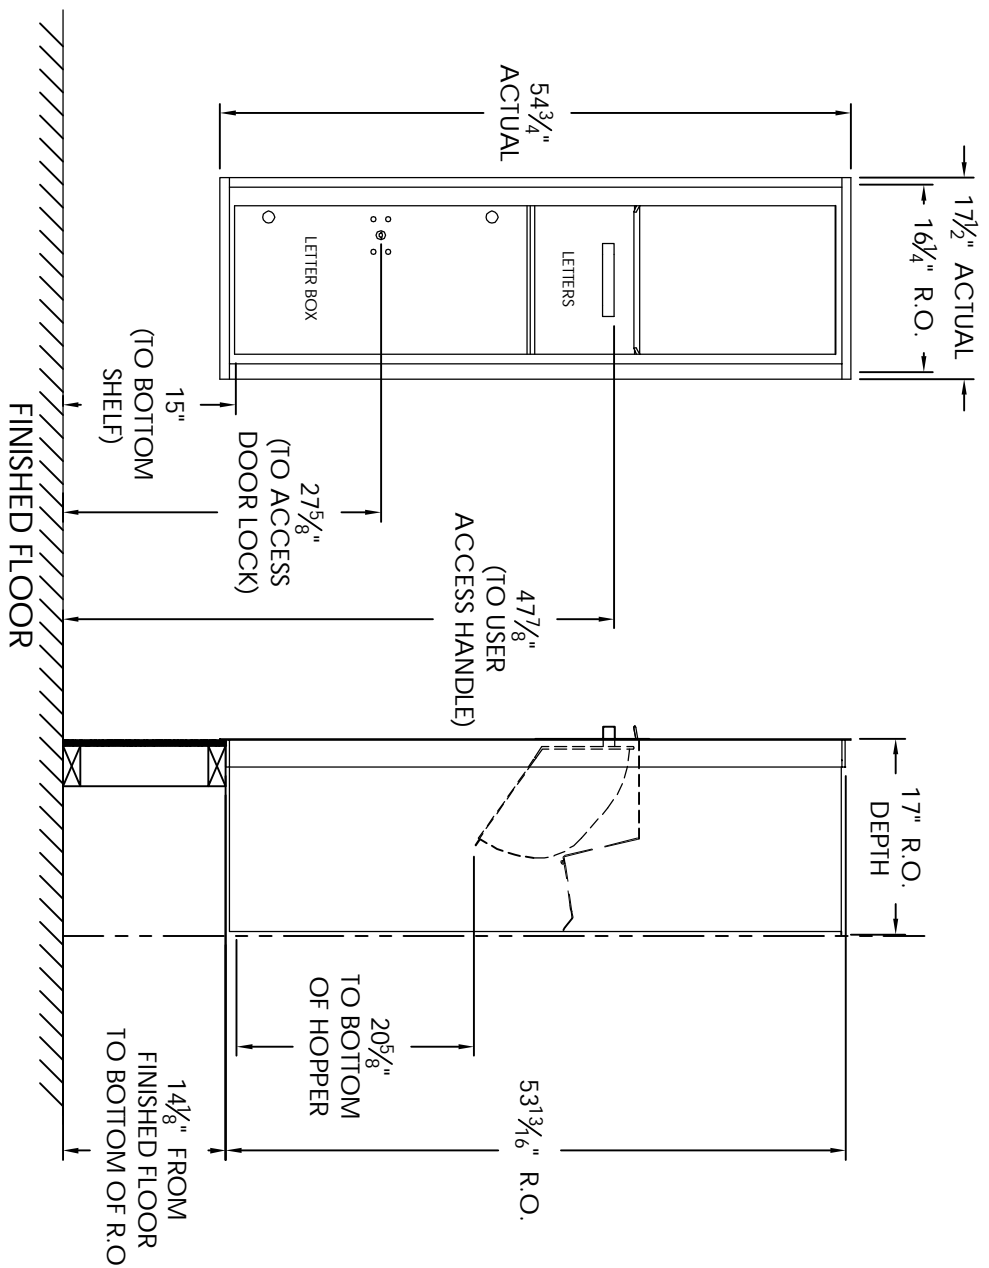

# Versatile™ 4C Collection Box, 4C15S-HOP

MAX BUNDLE SIZE			
HEIGHT	WIDTH	LENGTH	
4 1/4"	11 3/8"	6 1/4"	
3 1/2"	11 3/8"	11 1/2"	
3"	11 3/8"	14 3/4"	
2 1/2"	11 3/8"	14 3/4"	

- NOTES:
1. 4C Collection boxes are USPS Approved.
  2. Module may be recessed, surface, or pedestal mounted and coordinates with Florence versatile™ 4C mailbox modules, see installation manual for details.
  3. Collection Box compartment size is 20 5/8" H x 12" W x 15"D.
  4. Fixed top panel is for security purposes and is not usable.

PRODUCT SERIES: VERSATILE™ 4C COLLECTION BOX

MODEL 4C15S-HOP		REV D
SCALE NONE	LAST REV DATE	
DRAWING NUMBER 4C15S-HOPCS	DRAWN BY	